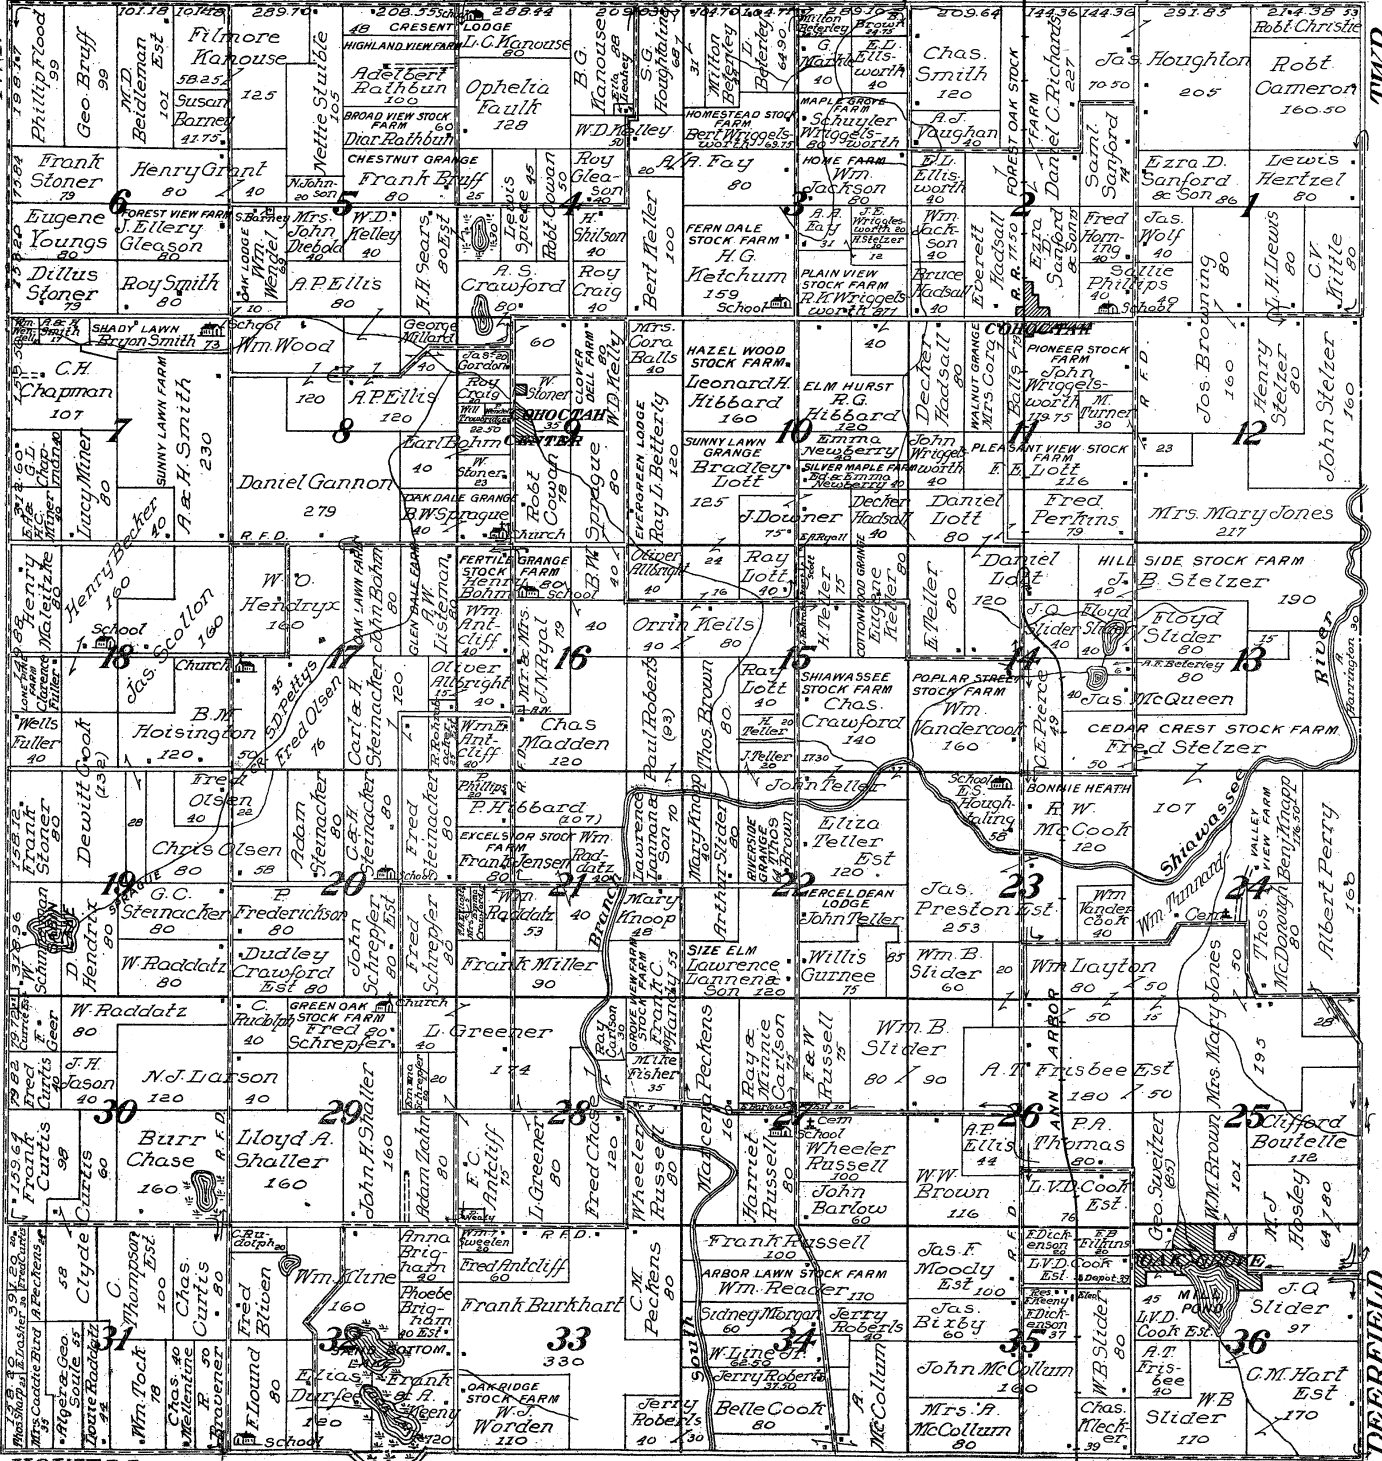

MAP OF
COHOCTAH
 TOWNSHIP
 Scale 2 inches to 1 mile

Township 4 North, Range 4 East of the Michigan Meridian
 SHIawassee CO.

HOWELL TWP. DEERFIELD TWP.