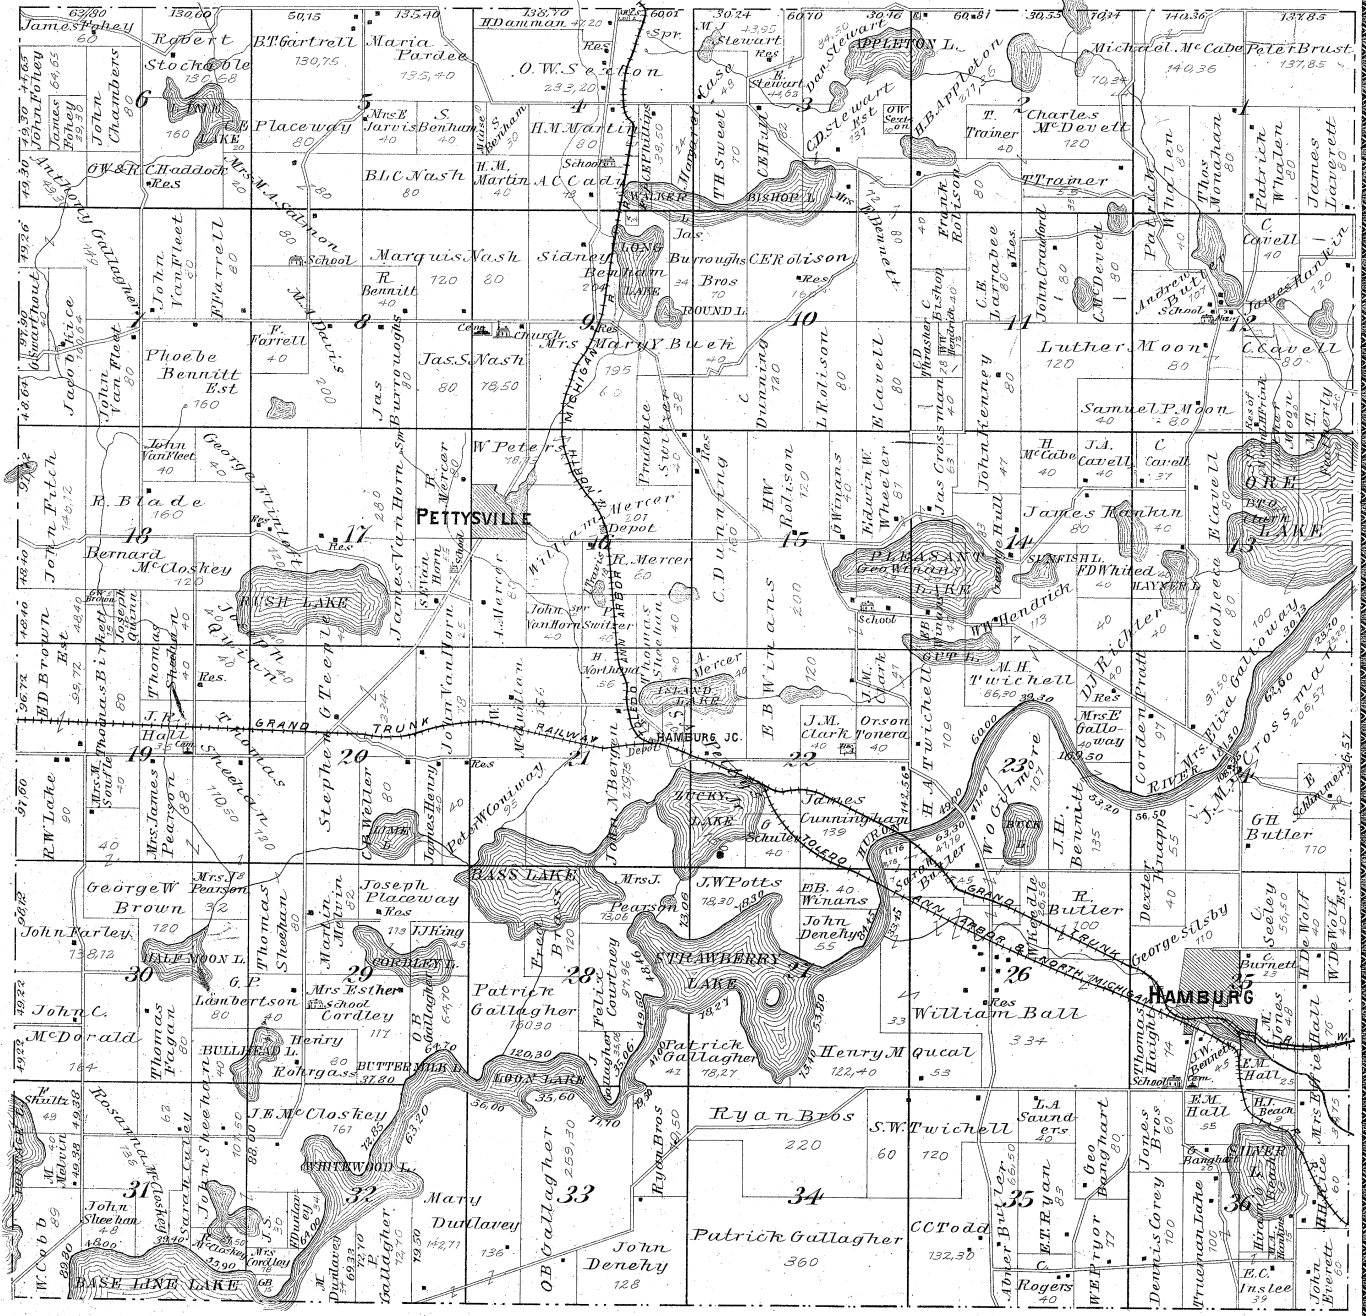

MAP OF HAMBURG

Township 1 North Range 5 East

Scale 2 Inches to one Mile.

of the Meridian of Michigan.

160

640

500

80