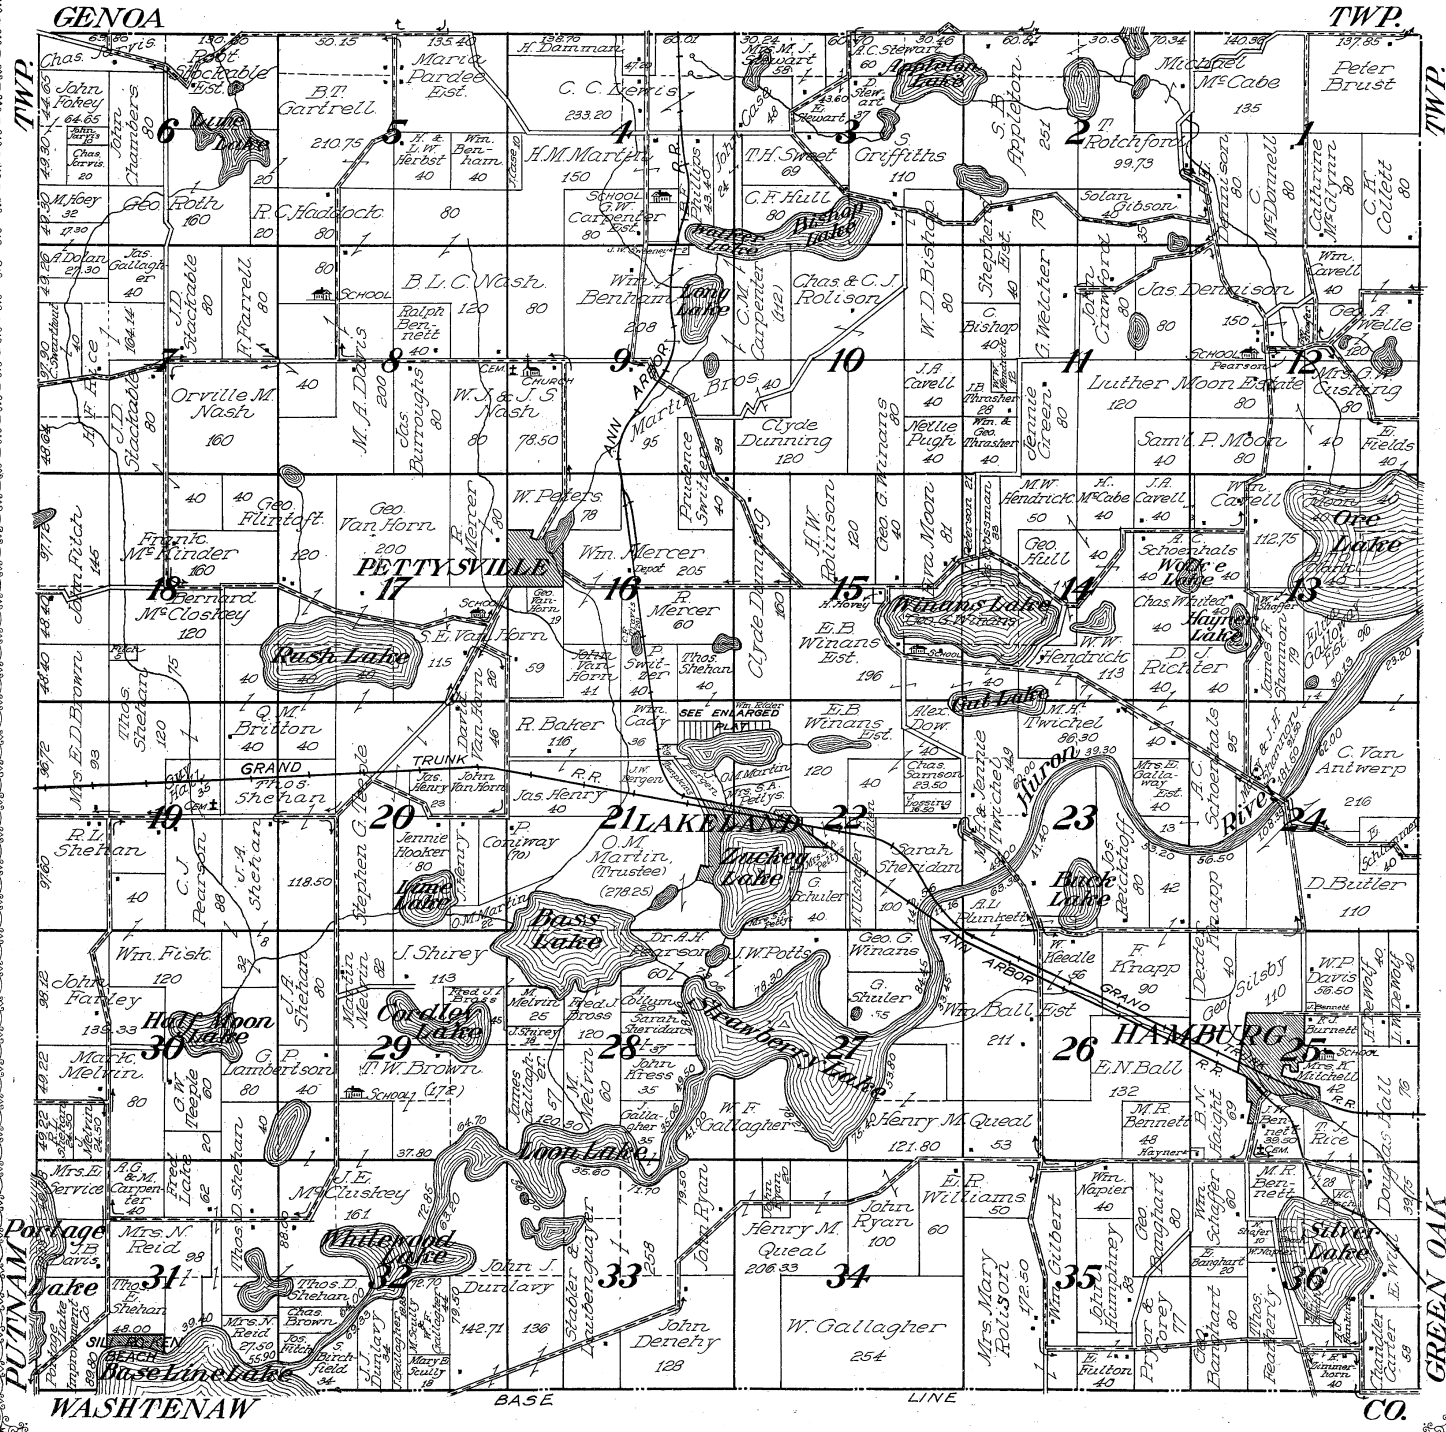

MAP OF
HAMBURG
TOWNSHIP
 Scale 2 inches to 1 mile

Township 1 North, Range 5 East of the Michigan Meridian

GENOA TWP. TWP. GREEN OAK
 PUTNAM CO.
 WASHTENAW BASE LINE