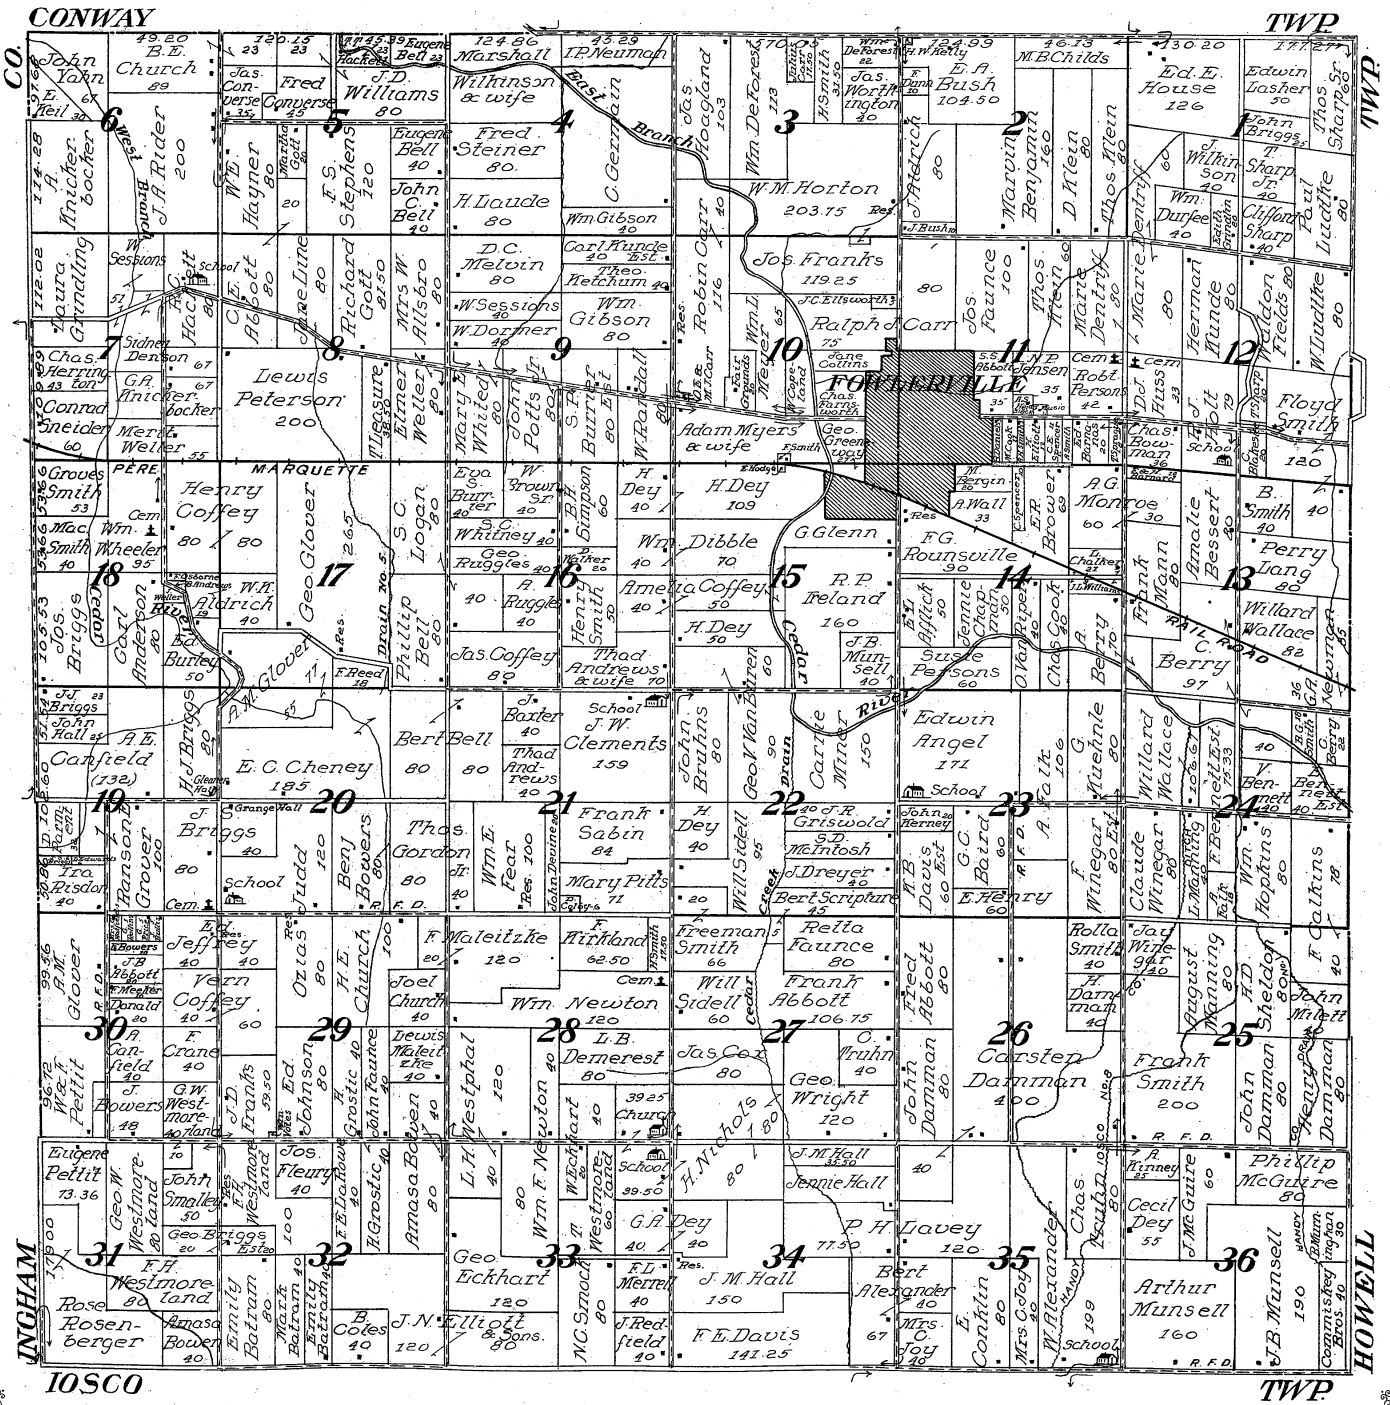

MAP OF  
**HANDY**  
TOWNSHIP

Scale 2 inches to 1 mile

Township 3 North, Range 3 East of the Michigan Meridian

10500

TWP