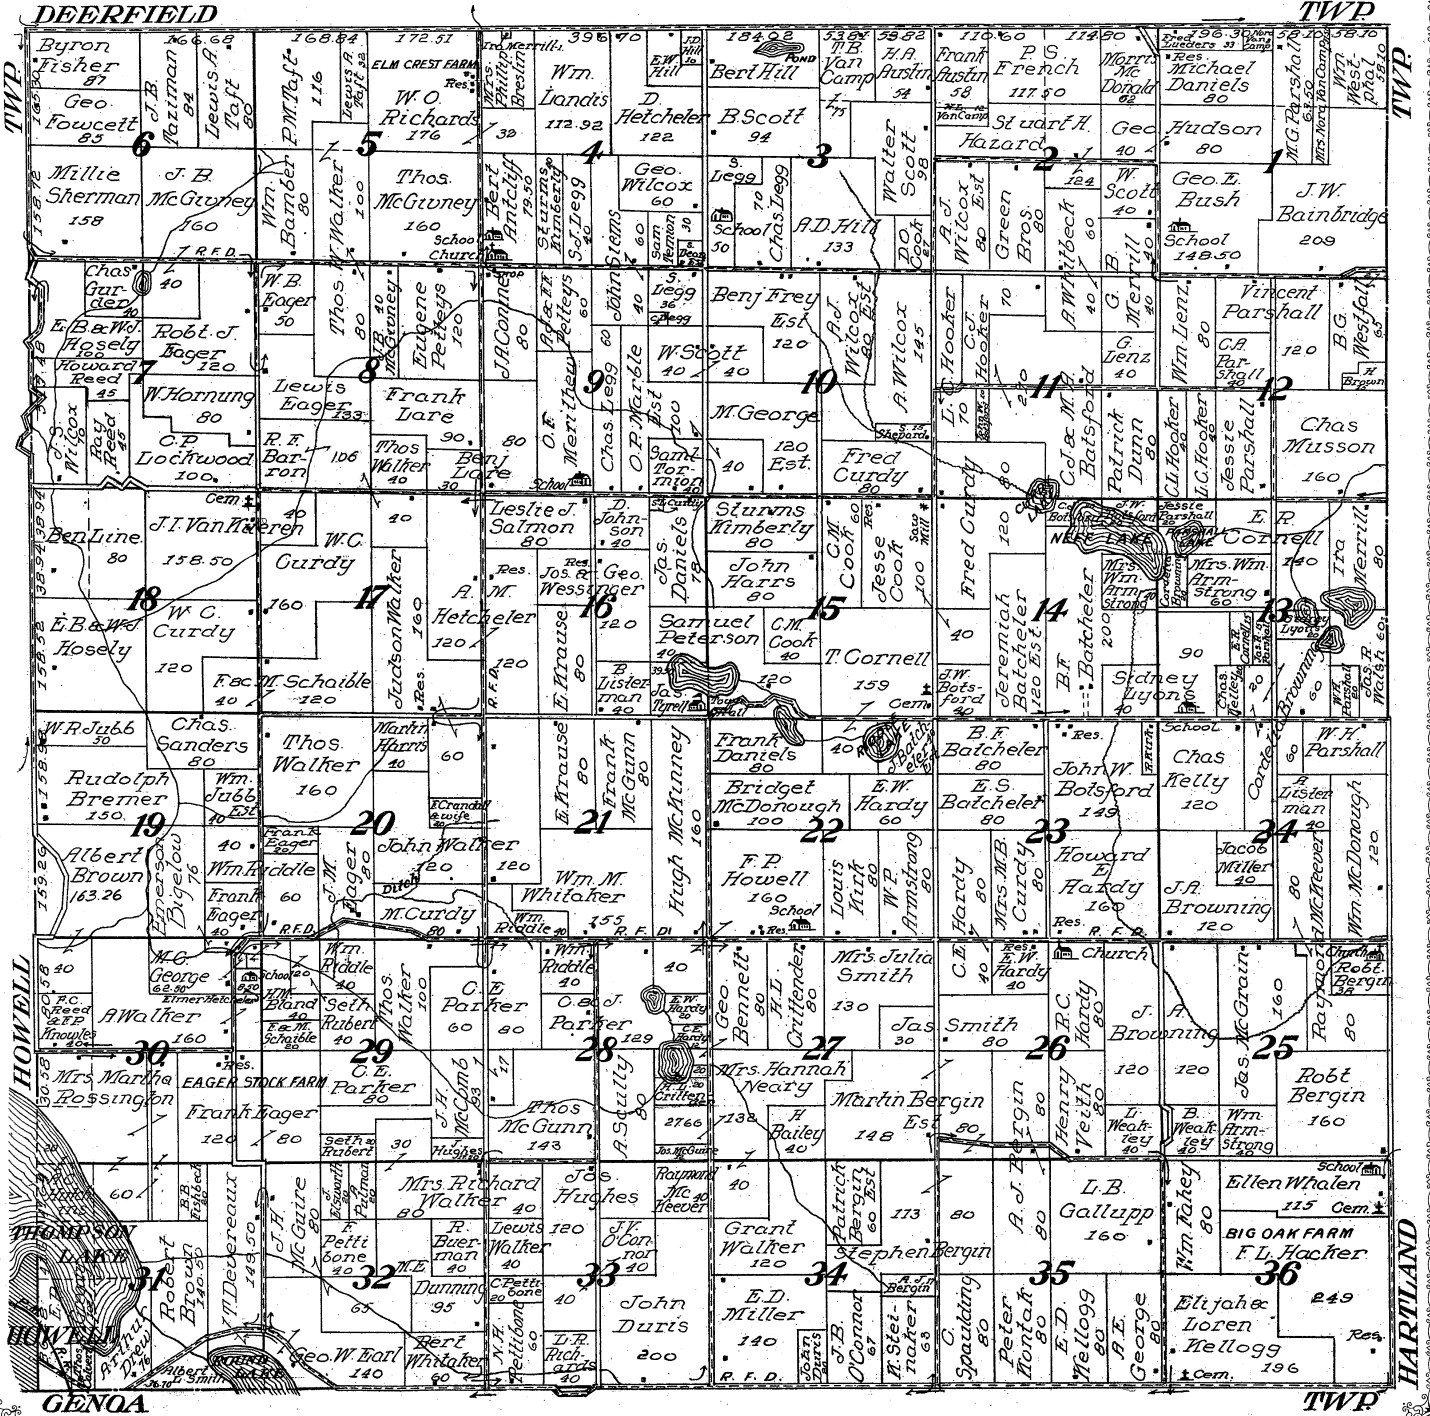

MAP OF
OCEOLA
 TOWNSHIP
 Scale 2 inches to 1 mile

Township 3 North, Range 5 East of the Michigan Meridian

DEERFIELD

TWP

HOWELL

HARTLAND

GENOA

TWP